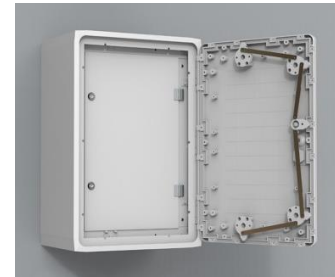

You create the need.
We customize the solution.

DOOR STOP

For 750mm and 1000mm wide enclosures

Part No.	Description
UDS-01	For door opening left
UDS-02	For door opening right

RAIN HOOD

Part No.	Width (mm)
URH-5032	500
URH-7532	750

POLE MOUNTING KIT

Part No.	For Enclosure
UPM-500	500mm wide
UPM-750	750mm wide

ADJUSTABLE INNER PANEL

Part No.	Description
UPD-01	Depth adjustment kit

WALL MOUNTING BRACKETS

4 per pack.

Part No.	Usage
UWB-01	Included with enclosure
UWB-02	For enclosure with rain hood

INTERNAL DOOR

Part No.	For Enclosure Height	Width
UID-5075	500	750
UID-10050	1000	500

OPTIONAL INNER PANELS

Part No.	Description	For Enclosure H / W
UMPZ-5075	Metallic	500 x 750
UMPP-5075	Non-Metallic	500 x 750
UMPZ-100500	Metallic	1000 x 500
UMPP-10050	Non-Metallic	1000 x 500