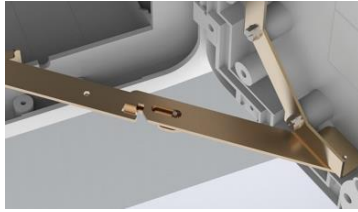

You create the need.
We customize the solution.

DOOR STOP

For 750mm and 1000mm wide enclosures

Part No.	Description
UDS-01	For door opening left
UDS-02	For door opening right

RAIN HOOD

Part No.	Width (mm)
URH-5032	500
URH-7532	750

POLE MOUNTING KIT

Part No.	For Enclosure
UPM-500	500mm wide
UPM-750	750mm wide

ADJUSTABLE INNER PANEL

Part No.	Description
UPD-01	Depth adjustment kit

WALL MOUNTING BRACKETS

4 per pack.

Part No.	Usage
UWB-01	Included with enclosure
UWB-02	For enclosure with rain hood

INTERNAL DOOR

Part No.	For Enclosure Height	Width
UID-5075	500	750
UID-10050	1000	500

OPTIONAL INNER PANELS

Part No.	Description	For Enclosure H / W
UMPZ-5075	Metallic	500 x 750
UMPP-5075	Non-Metallic	500 x 750
UMPZ-100500	Metallic	1000 x 500
UMPP-10050	Non-Metallic	1000 x 500

OPTIONAL SWING HANDLES

Part No.	Description
UDH-02	Security handle with 2 key locks